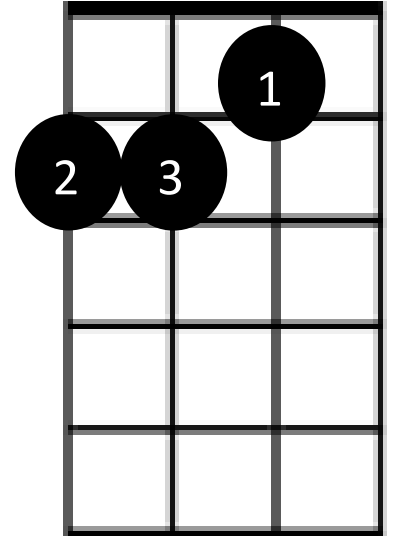

12 Bar Blues in C

4/4 Timing

| 4 Count between bars |

C

F

G

C Boogie Chords Strum Down Up for Each Chord

F Boogie Chords

G Boogie Chords

Hound Dog

You ain't nothin' but a hound dog

C Boogie 2X

Cryin' all the time.

F Boogie 2X

You ain't nothin' but a hound dog

Cryin' all the time.