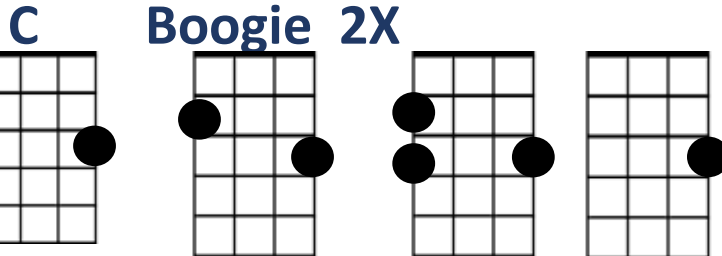

12 Bar Blues in C

4/4 Timing

| 4 Count between bars |

C

F

G

C Boogie Chords Strum Down Up for Each Chord

F Boogie Chords

G Boogie Chords

Hound Dog

You ain't nothin' but a hound dog

C Boogie 2X

Cryin' all the time.

F Boogie 2X

You ain't nothin' but a hound dog

Cryin' all the time.