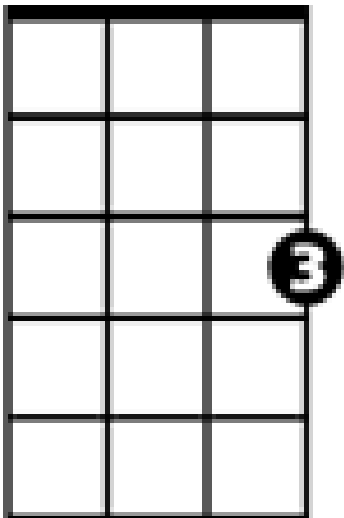

12 Bar Blues in C

4/4 Timing

| 4 Count between bars |

C

F

G

C Boogie Chords Strum Down Up for Each Chord

F Boogie Chords