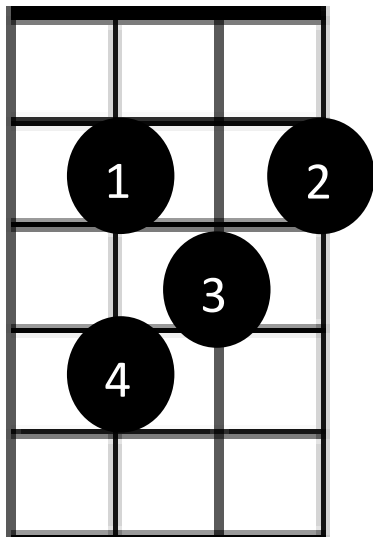

12 Bar Blues in C

4/4 Timing

| 4 Count between bars |

C

F

G

C Boogie Chords Strum Down Up for Each Chord

F Boogie Chords

G Boogie Chords

Hound Dog

You ain't nothin' but a hound dog

C Boogie 2X

Cryin' all the time.

F Boogie 2X

You ain't nothin' but a hound dog

Cryin' all the time.