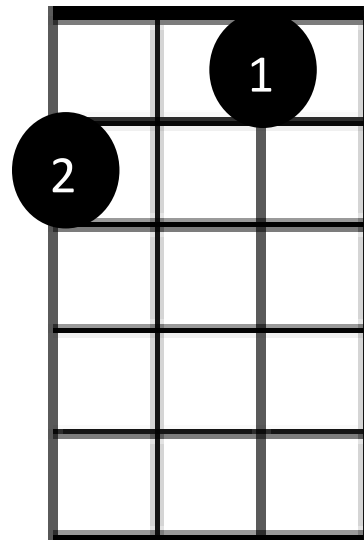

12 Bar Blues in C

4/4 Timing

| 4 Count between bars |

C

F

G

C Boogie Chords Strum Down Up for Each Chord

F Boogie Chords

G Boogie Chords

Hound Dog

You ain't nothin' but a hound dog

C Boogie 2X

Cryin' all the time.

F Boogie 2X

You ain't nothin' but a hound dog

Cryin' all the time.