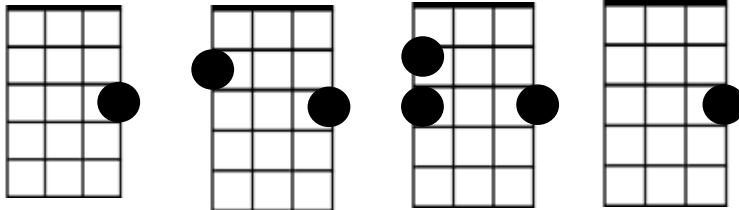

12 Bar Blues in C

4/4 Timing

| 4 Count between bars |

C

F

G

C Boogie Chords Strum Down Up for Each Chord

F Boogie Chords

G Boogie Chords

Hound Dog

You ain't nothin' but a hound dog

C Boogie 2X

Cryin' all the time.

F Boogie 2X

You ain't nothin' but a hound dog

Cryin' all the time.