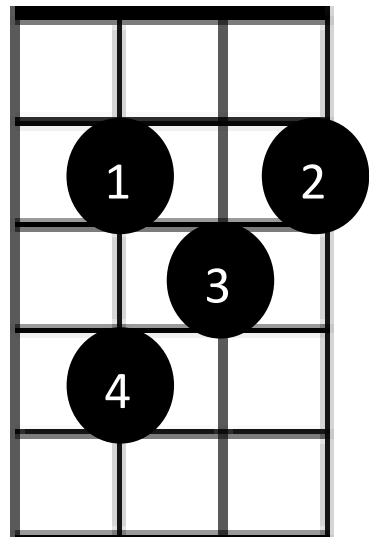

12 Bar Blues in C

4/4 Timing

| 4 Count between bars |

C

F

G

C Boogie Chords Strum Down Up for Each Chord

F Boogie Chords

G Boogie Chords

Hound Dog

You ain't nothin' but a hound dog

C Boogie 2X

Cryin' all the time.

F Boogie 2X

You ain't nothin' but a hound dog

Cryin' all the time.