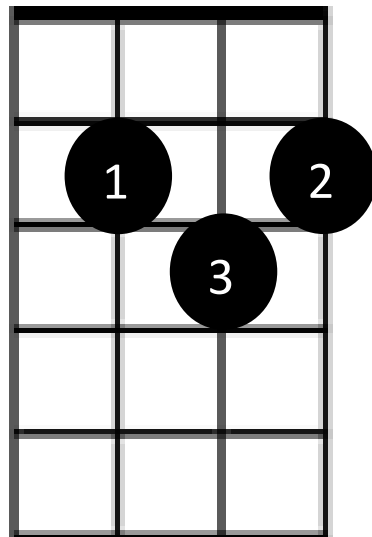

12 Bar Blues in C

4/4 Timing

| 4 Count between bars |

C

F

G

C Boogie Chords Strum Down Up for Each Chord

F Boogie Chords

G Boogie Chords

Hound Dog

You ain't nothin' but a hound dog

C Boogie 2X

Cryin' all the time.

F Boogie 2X

You ain't nothin' but a hound dog

Cryin' all the time.