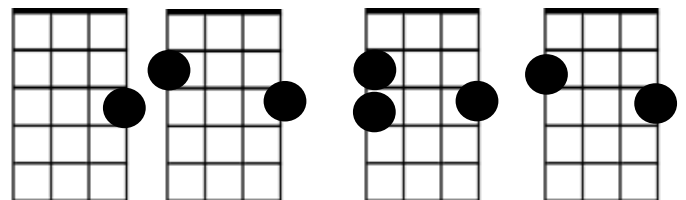

12 Bar Blues in C

4/4 Timing

| 4 Count between bars |

C

F

G

C Boogie Chords Strum Down Up for Each Chord

F Boogie Chords

G Boogie Chords

Hound Dog

You ain't nothin' but a hound dog

C Boogie 2X

Cryin' all the time.

F Boogie 2X

You ain't nothin' but a hound dog

Cryin' all the time.

G Boogie 1X

You ain't never caught a rabbit

F Boogie 1X

C Boogie 2X

And you ain't no friend of mine.