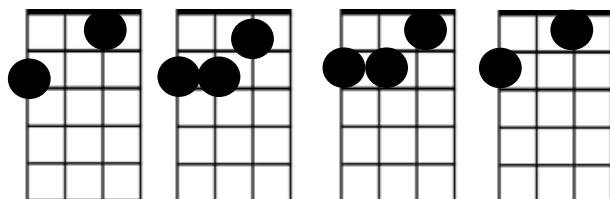

Hound Dog

You ain't nothin' but a hound dog

C Boogie 2X

Cryin' all the time.

F Boogie 2X

You ain't nothin' but a hound dog

Cryin' all the time.

G Boogie 1X

You ain't never caught a rabbit

F Boogie 1X

C Boogie 2X

And you ain't no friend of mine.