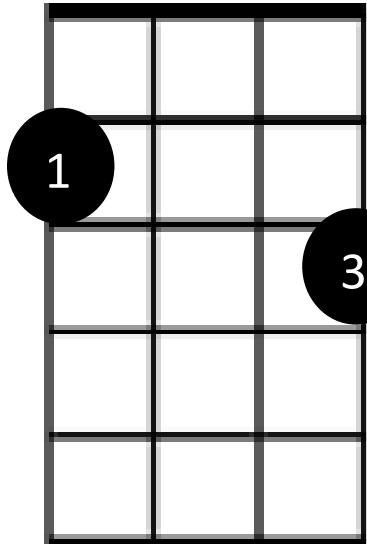

12 Bar Blues in C

4/4 Timing

| 4 Count between bars |

C

F

G

C Boogie Chords Strum Down Up for Each Chord

F Boogie Chords

G Boogie Chords

Hound Dog

You ain't nothin' but a hound dog

C Boogie 2X

Cryin' all the time.

F Boogie 2X

You ain't nothin' but a hound dog

Cryin' all the time.