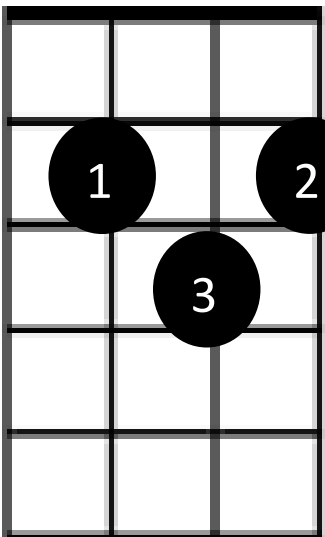

12 Bar Blues in C

4/4 Timing

| 4 Count between bars |

C

F

G

C Boogie Chords Strum Down Up for Each Chord

F Boogie Chords

G Boogie Chords

Hound Dog

You ain't nothin' but a hound dog

C Boogie 2X

Cryin' all the time.

F Boogie 2X

You ain't nothin' but a hound dog

Cryin' all the time.