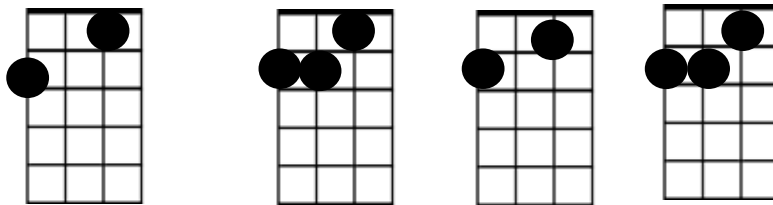

12 Bar Blues in C

4/4 Timing

| 4 Count between bars |

C

F

G

C Boogie Chords Strum Down Up for Each Chord

F Boogie Chords

G Boogie Chords

Hound Dog

You ain't nothin' but a hound dog

C Boogie 2X

Cryin' all the time.

F Boogie 2X

You ain't nothin' but a hound dog

Cryin' all the time.