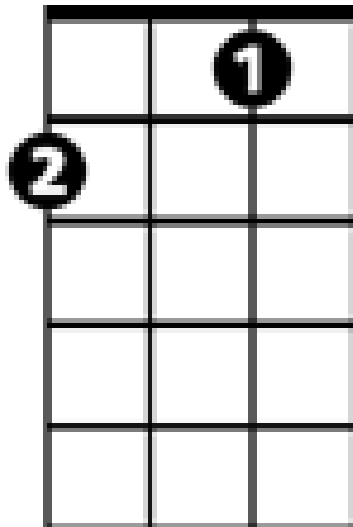

12 Bar Blues in C

4/4 Timing

| 4 Count between bars |

C

F

G

C Boogie Chords Strum Down Up for Each Chord

F Boogie Chords