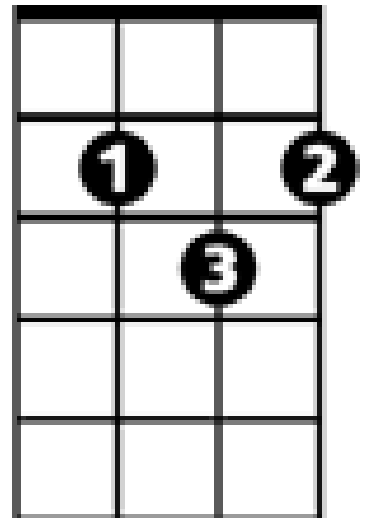

12 Bar Blues in C

4/4 Timing

| 4 Count between bars |

C

F

G

C Boogie Chords Strum Down Up for Each Chord

F Boogie Chords

G Boogie Chords

Hound Dog

You ain't nothin' but a hound dog

C Boogie 2X

Cryin' all the time.

F Boogie 2X

You ain't nothin' but a hound dog

Cryin' all the time.