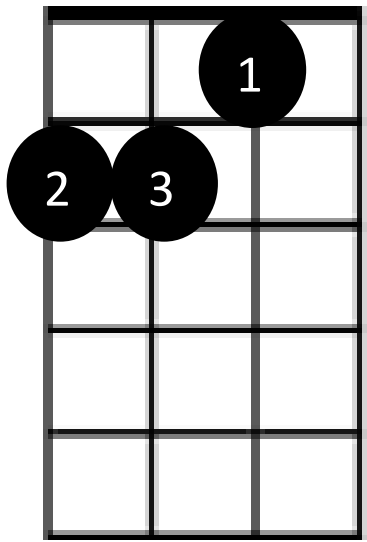

12 Bar Blues in C

4/4 Timing

| 4 Count between bars |

C

F

G

C Boogie Chords Strum Down Up for Each Chord

F Boogie Chords

G Boogie Chords

Hound Dog

You ain't nothin' but a hound dog

C Boogie 2X

Cryin' all the time.

F Boogie 2X

You ain't nothin' but a hound dog

Cryin' all the time.