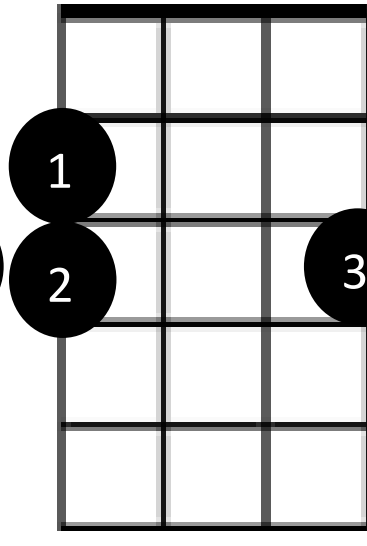

12 Bar Blues in C

4/4 Timing

| 4 Count between bars |

C

F

G

C Boogie Chords Strum Down Up for Each Chord

F Boogie Chords

G Boogie Chords

Hound Dog

You ain't nothin' but a hound dog

C Boogie 2X

Cryin' all the time.

F Boogie 2X

You ain't nothin' but a hound dog

Cryin' all the time.