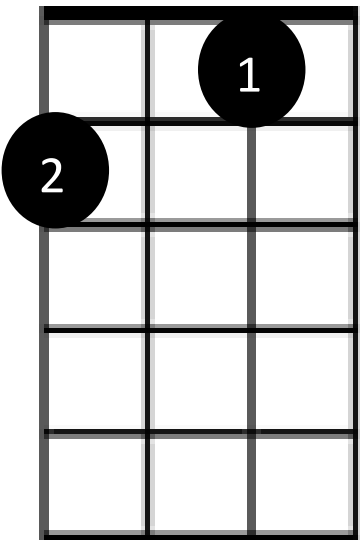

12 Bar Blues in C

4/4 Timing

| 4 Count between bars |

C

F

G

C Boogie Chords Strum Down Up for Each Chord

F Boogie Chords

G Boogie Chords

Hound Dog

You ain't nothin' but a hound dog

C Boogie 2X

Cryin' all the time.

F Boogie 2X

You ain't nothin' but a hound dog

Cryin' all the time.