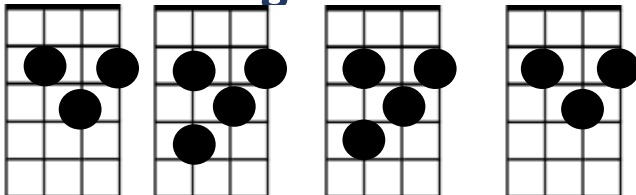

G Boogie 1X

You ain't never caught a rabbit