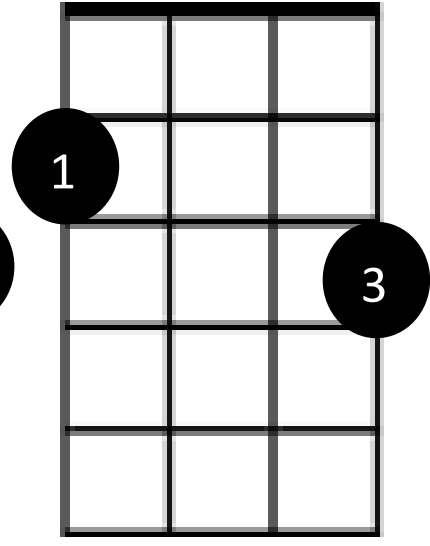

12 Bar Blues in C

4/4 Timing

| 4 Count between bars |

C

F

G

C Boogie Chords Strum Down Up for Each Chord

F Boogie Chords

G Boogie Chords

Hound Dog

You ain't nothin' but a hound dog

C Boogie 2X

Cryin' all the time.

F Boogie 2X

You ain't nothin' but a hound dog

Cryin' all the time.