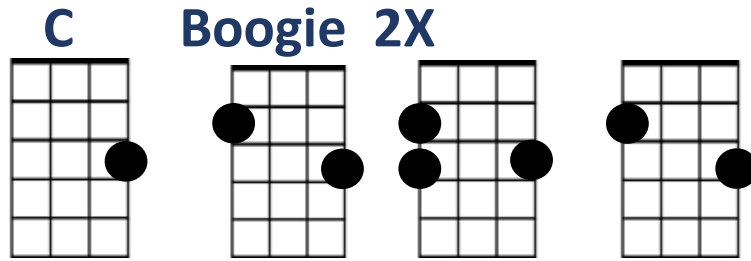

12 Bar Blues in C

4/4 Timing

| 4 Count between bars |

C

F

G

C Boogie Chords Strum Down Up for Each Chord

F Boogie Chords

G Boogie Chords

Hound Dog

You ain't nothin' but a hound dog

C Boogie 2X

Cryin' all the time.

F Boogie 2X

You ain't nothin' but a hound dog

Cryin' all the time.